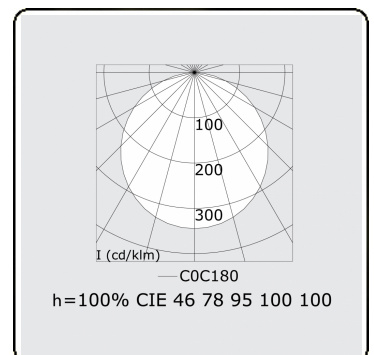

Electric details

Protection class	I
Supply	230V
Control gear box	Current driver

Lamp details

Lamptype	LED 3000K
Wattage	67W
Luminaire power	67W
Luminaire luminous flux	7620
Number	1
Lifetime LED module	L80/B10 = 50000h
Color tolerance	MacAdam 3
CRI	>80

Photometric details

UGR	>19
CIE Fluxcode	46 78 95 100 100

Dimensions

A	910 mm
---	--------

Remarks

Recessed luminaire (with trim) - Direct - satin - MO - ANO

ENERGY

Verrijgbaar op aanvraag.