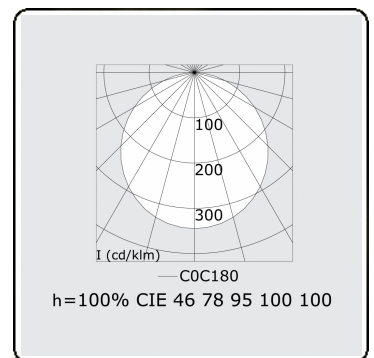

Photometric details

UGR	>19
CIE Fluxcode	46 78 95 100 100

Dimensions

A	479 mm
---	--------

Remarks

Recessed luminaire (with trim) - Direct - satin - MO - ANO

ENERGY

Verrijgbaar op aanvraag.