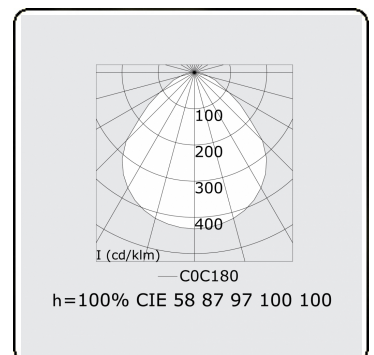

Electric details

Protection class	I
Supply	230V
Control gear box	Power supply touch-dim

Lamp details

Lamptype	LED 3000K
Wattage	65W
Luminaire power	65W
Luminaire luminous flux	6760
Number	1
Lifetime LED module	L80/B10 = 50000h
Color tolerance	MacAdam 3
CRI	>80

Photometric details

UGR	<19
CIE Fluxcode	58 87 97 100 100

Dimensions

A	612 mm
---	--------

Remarks

Recessed luminaire (trimless) - Direct - MPO - HO - RAL 9003

ENERGY

Verrijgbaar op aanvraag.