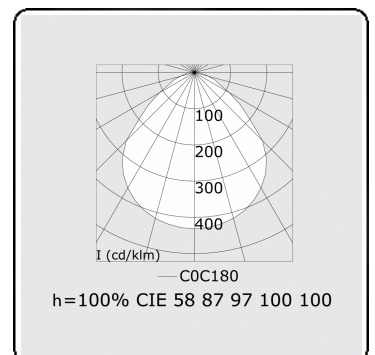

Electric details

Protection class	I
Supply	230V
Control gear box	Power supply touch-dim

Lamp details

Lamptype	LED 4000K
Wattage	18W
Luminaire power	18W
Luminaire luminous flux	1970
Number	1
Lifetime LED module	L80/B10 = 50000h
Color tolerance	MacAdam 3
CRI	>80

Photometric details

UGR	<19
CIE Fluxcode	58 87 97 100 100

Dimensions

A	340 mm
---	--------

Remarks

Recessed luminaire (trimless) - Direct - MPO - HO - RAL 9003

ENERGY

Verrijgbaar op aanvraag.