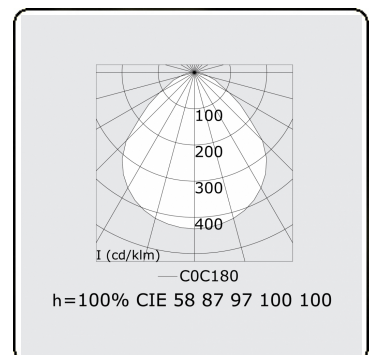

**Electric details**

Protection class	I
Supply	230V
Control gear box	Power supply DALI

**Lamp details**

Lamptype	LED 3000K
Wattage	29W
Luminaire power	29W
Luminaire luminous flux	3067
Number	1
Lifetime LED module	L80/B10 = 50000h
Color tolerance	MacAdam 3
CRI	>80

**Photometric details**

UGR	<19
CIE Fluxcode	58 87 97 100 100

**Dimensions**

A	420 mm
---	--------

**Remarks**

Recessed luminaire (trimless) - Direct - MPO - HO - RAL 9003

**ENERGY**

Verrijgbaar op aanvraag.