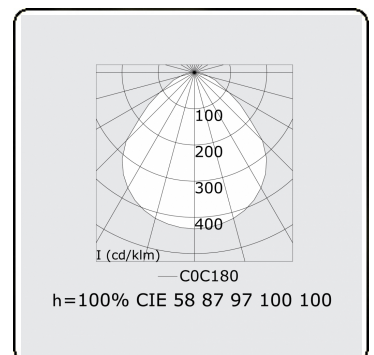

**Electric details**

Protection class	I
Supply	230V
Control gear box	Current driver 1-10V

**Lamp details**

Lamptype	LED 4000K
Wattage	29W
Luminaire power	29W
Luminaire luminous flux	3280
Number	1
Lifetime LED module	L80/B10 = 50000h
Color tolerance	MacAdam 3
CRI	>80

**Photometric details**

UGR	<19
CIE Fluxcode	58 87 97 100 100

**Dimensions**

A	420 mm
---	--------

**Remarks**

Recessed luminaire (trimless) - Direct - MPO - HO - RAL 9003

**ENERGY**

Verrijgbaar op aanvraag.