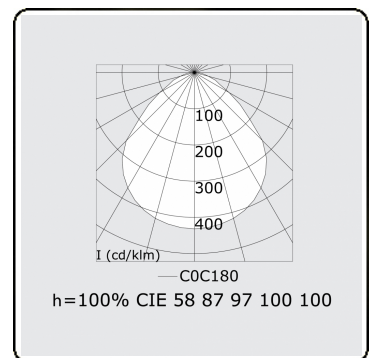

Electric details

Protection class	I
Supply	230V
Control gear box	Current driver 1-10V

Lamp details

Lamptype	LED 3000K
Wattage	29W
Luminaire power	29W
Luminaire luminous flux	3067
Number	1
Lifetime LED module	L80/B10 = 50000h
Color tolerance	MacAdam 3
CRI	>80

Photometric details

UGR	<19
CIE Fluxcode	58 87 97 100 100

Dimensions

A	420 mm
---	--------

Remarks

Recessed luminaire (trimless) - Direct - MPO - HO - RAL 9003

ENERGY

Verrijgbaar op aanvraag.