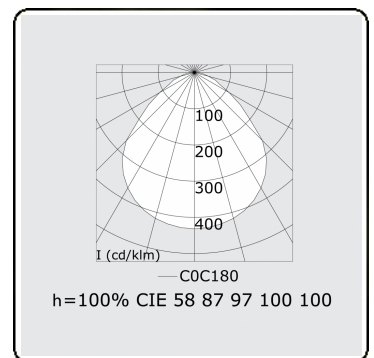

**Electric details**

Protection class	I
Supply	230V
Control gear box	Current driver

**Lamp details**

Lamptype	LED 4000K
Wattage	65W
Luminaire power	65W
Luminaire luminous flux	7230
Number	1
Lifetime LED module	L80/B10 = 50000h
Color tolerance	MacAdam 3
CRI	>80

**Photometric details**

UGR	<19
CIE Fluxcode	58 87 97 100 100

**Dimensions**

A	612 mm
---	--------

**Remarks**

Recessed luminaire (trimless) - Direct - MPO - HO - RAL 9003

**ENERGY**

Verrijgbaar op aanvraag.