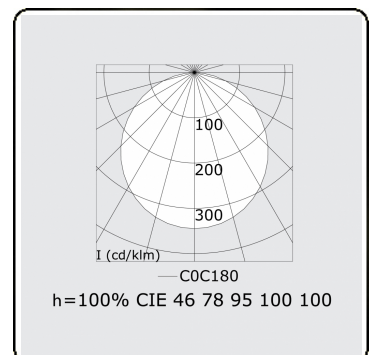

Electric details

Protection class	I
Supply	230V
Control gear box	Current driver 1-10V

Lamp details

Lamptype	LED 3000K
Wattage	65W
Luminaire power	65W
Luminaire luminous flux	8191
Number	1
Lifetime LED module	L80/B10 = 50000h
Color tolerance	MacAdam 3
CRI	>80

Photometric details

UGR	>19
CIE Fluxcode	46 78 95 100 100

Dimensions

A	630 mm
---	--------

Remarks

Ceiling luminaire - Direct - satiné - HO - ANO

ENERGY

Verrijgbaar op aanvraag.