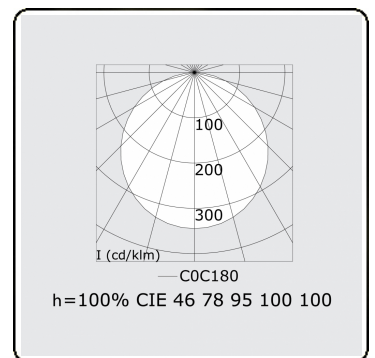

Remarks

Ceiling luminaire - Direct - satiné - HO - ANO

ENERGY

Verrijgbaar op aanvraag.

Disponible sur demande.

Available on request.

Auf Anfrage.

WXYZ
kWh/1000h

MULTILINE®

2019/2015