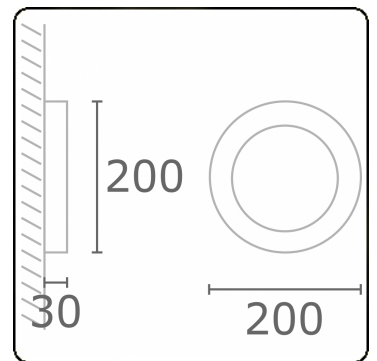

Annoo 3.1
35.16015-7916

Fixture details

Mounting	Wall
Light emission	Diffus
Fitting cover	satin diffusor
Protection rate	IP 65
Housing	Aluminium
Finish	RAL 7016 anthracite textured
Certificates	CE, ISO 9001

Electric details

Protection class	I
Supply	230V

Lamp details

Lamptype	LED 3000K
Wattage	10W
Luminaire power	10W
Luminaire luminous flux	460
Number	1
Lifetime LED module	L80/B10 = 50000h
Color tolerance	MacAdam 3
CRI	80

Photometric details

CIE Fluxcode	12 35 66 50 100
--------------	-----------------

ENERGY

Verrijgbaar op aanvraag.

Disponible sur demande.

Available on request.

Auf Anfrage.

WXYZ
kWh/1000h