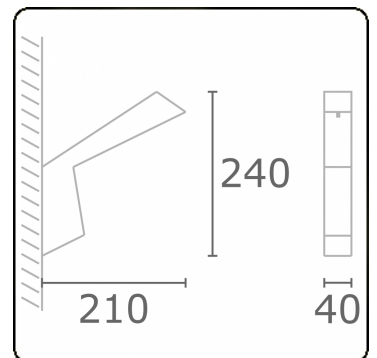

Arcoo
35.15005-7916

Fixture details

Mounting	Wall
Light emission	Diffus
Fitting cover	satin diffusor
Protection rate	IP 65
Housing	Aluminium
Finish	RAL 7016 anthracite textured
Certificates	CE, ISO 9001

Electric details

Protection class	I
Supply	230V
Control gear box	Power supply 24V DC

Lamp details

Lamptype	LED 3000K
Wattage	4,3W
Gross luminous flux	320
Luminaire power	6W
Number	1
Lifetime LED module	L70/B10 > 50000h
Color tolerance	MacAdam 4
CRI	80

Photometric details

CIE Fluxcode	42 72 90 94 58
--------------	----------------

Remarks

Wall

ENERGY

A
 Verkrijgbaar op aanvraag.
B
 Disponible sur demande.
C
D
 Available on request.
E
F
 Auf Anfrage.
G

WXYZ
kWh/1000h