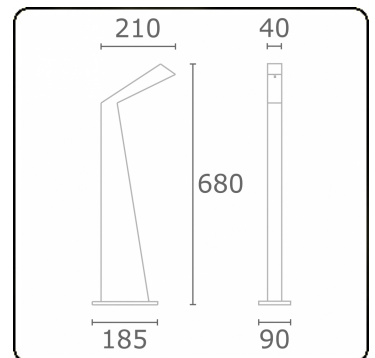

Arcoo
35.15000-7916

Fixture details

Mounting	Ground
Light emission	Diffus
Fitting cover	satin diffusor
Protection rate	IP 65
Housing	Aluminium
Finish	RAL 7016 anthracite textured
Certificates	CE, ISO 9001

Electric details

Protection class	I
Supply	230V
Control gear box	Power supply 24V DC

Lamp details

Lamptype	LED 3000K
Wattage	4,3W
Gross luminous flux	320
Luminaire power	6W
Number	1
Lifetime LED module	L70/B10 > 50000h
Color tolerance	MacAdam 4
CRI	80

Photometric details

CIE Fluxcode	42 72 90 94 58

ENERGY

Verrijgbaar op aanvraag.

Disponible sur demande.

Available on request.

Auf Anfrage.

WXYZ
kWh/1000h

MULTILINE®

2019/2015