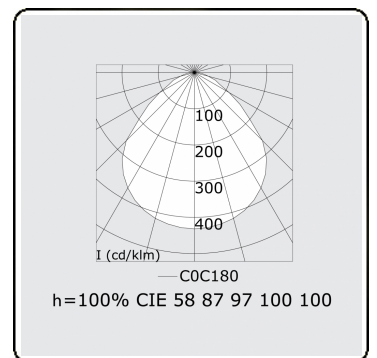

Electric details

Protection class	I
Supply	230V
Control gear box	Power supply touch-dim

Lamp details

Lamptype	LED 3000K
Wattage	65W
Luminaire power	65W
Luminaire luminous flux	7948
Number	1
Lifetime LED module	L80/B10 = 50000h
Color tolerance	MacAdam 3
CRI	>80

Photometric details

UGR	<19
CIE Fluxcode	58 87 97 100 100

Dimensions

A	630 mm
---	--------

Remarks

Ceiling luminaire - Direct - MPO - HO - ANO

ENERGY

Verkrijgbaar op aanvraag.