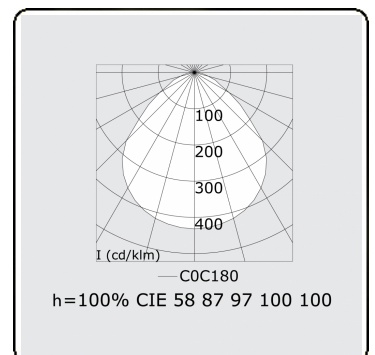

Electric details

Protection class	I
Supply	230V
Control gear box	Power supply DALI

Lamp details

Lamptype	LED 4000K
Wattage	51W
Luminaire power	51W
Luminaire luminous flux	6790
Number	1
Lifetime LED module	L80/B10 = 50000h
Color tolerance	MacAdam 3
CRI	>80

Photometric details

UGR	<19
CIE Fluxcode	58 87 97 100 100

Dimensions

A	530 mm
---	--------

Remarks

Ceiling luminaire - Direct - MPO - HO - ANO

ENERGY

Verrijgbaar op aanvraag.