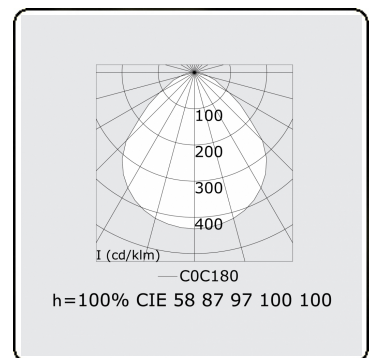

Electric details

Protection class	I
Supply	230V
Control gear box	Current driver 1-10V

Lamp details

Lamptype	LED 3000K
Wattage	228W
Luminaire power	228W
Luminaire luminous flux	22019
Number	1
Lifetime LED module	L80/B10 = 50000h
Color tolerance	MacAdam 3
CRI	>80

Photometric details

UGR	<19
CIE Fluxcode	58 87 97 100 100

Dimensions

A	1200 mm
---	---------

Remarks

Ceiling luminaire - Direct - MPO - HO - ANO

ENERGY

Verrijgbaar op aanvraag.