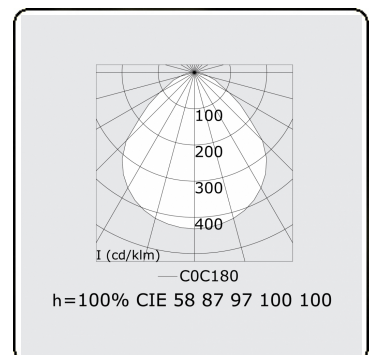

Electric details

Protection class	I
Supply	230V
Control gear box	Current driver 1-10V

Lamp details

Lamptype	LED 4000K
Wattage	129W
Luminaire power	129W
Luminaire luminous flux	13240
Number	1
Lifetime LED module	L80/B10 = 50000h
Color tolerance	MacAdam 3
CRI	>80

Photometric details

UGR	<19
CIE Fluxcode	58 87 97 100 100

Dimensions

A	900 mm
---	--------

Remarks

Ceiling luminaire - Direct - MPO - HO - ANO

ENERGY

Verrijgbaar op aanvraag.