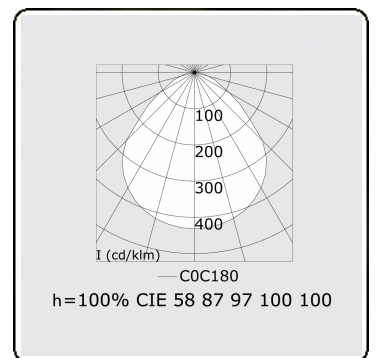

Electric details

Protection class	I
Supply	230V
Control gear box	Current driver 1-10V

Lamp details

Lamptype	LED 3000K
Wattage	129W
Luminaire power	129W
Luminaire luminous flux	12379
Number	1
Lifetime LED module	L80/B10 = 50000h
Color tolerance	MacAdam 3
CRI	>80

Photometric details

UGR	<19
CIE Fluxcode	58 87 97 100 100

Dimensions

A	900 mm
---	--------

Remarks

Ceiling luminaire - Direct - MPO - HO - ANO

ENERGY

Verrijgbaar op aanvraag.