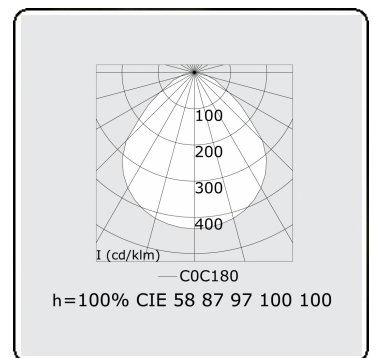

Electric details

Protection class	I
Supply	230V
Control gear box	Current driver 1-10V

Lamp details

Lamptype	LED 3000K
Wattage	29W
Luminaire power	29W
Luminaire luminous flux	3226
Number	1
Lifetime LED module	L80/B10 = 50000h
Color tolerance	MacAdam 3
CRI	>80

Photometric details

UGR	<19
CIE Fluxcode	58 87 97 100 100

Dimensions

A	430 mm
---	--------

Remarks

Ceiling luminaire - Direct - MPO - HO - ANO

ENERGY

Verkrijgbaar op aanvraag.