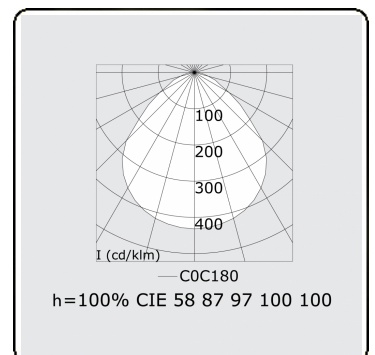

Electric details

Protection class	I
Supply	230V
Control gear box	Current driver

Lamp details

Lamptype	LED 4000K
Wattage	51W
Luminaire power	51W
Luminaire luminous flux	6790
Number	1
Lifetime LED module	L80/B10 = 50000h
Color tolerance	MacAdam 3
CRI	>80

Photometric details

UGR	<19
CIE Fluxcode	58 87 97 100 100

Dimensions

A	530 mm
---	--------

Remarks

Ceiling luminaire - Direct - MPO - HO - ANO

ENERGY

Verrijgbaar op aanvraag.