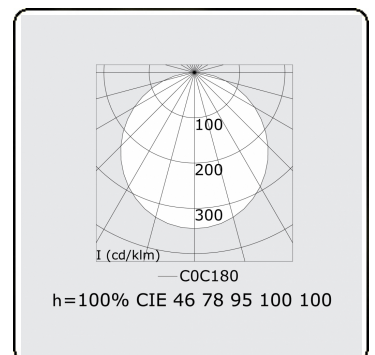

Electric details

Protection class	I
Supply	230V
Control gear box	Current driver

Lamp details

Lamptype	LED 4000K
Wattage	129W
Luminaire power	129W
Luminaire luminous flux	13640
Number	1
Lifetime LED module	L80/B10 = 50000h
Color tolerance	MacAdam 3
CRI	>80

Photometric details

UGR	>19
CIE Fluxcode	46 77 94 100 100

Dimensions

A	900 mm
---	--------

Remarks

Suspended luminaire - Direct - satin - HO - ANO

ENERGY

Verrijgbaar op aanvraag.