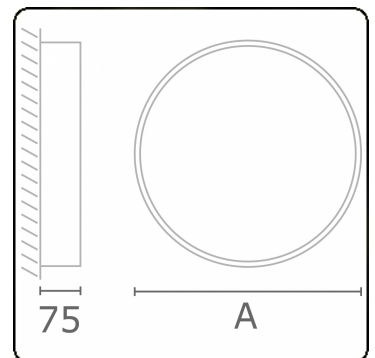

Electric details

Protection class	I
Supply	230V
Control gear box	Current driver

Lamp details

Lamptype	LED 3000K
Wattage	28W
Luminaire power	28W
Luminaire luminous flux	3721
Number	1
Lifetime LED module	L80/B10 = 50000h
Color tolerance	MacAdam 3
CRI	>80

Photometric details

UGR	>19
CIE Fluxcode	47 78 95 100 100

Dimensions

A	600 mm
---	--------

Remarks

Ceiling luminaire - Direct - satin - LO - IP54 - RAL 9003

ENERGY

Verkrijgbaar op aanvraag.