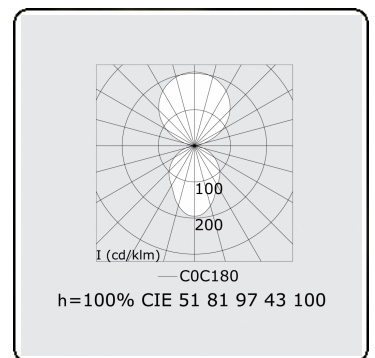

Sferio Direct/Indirect - MPO - MO - RAL 9006
11.36117108-9006

Fixture details

Mounting	Ground
Light emission	Direct-Indirect
Fitting cover	micro prismatic diffuser
Protection rate	IP 20
Housing	Aluminium
Finish	RAL 9006 White aluminium
Certificates	CE, ISO 9001

Electric details

Protection class	I
Supply	230V
Control gear box	Power supply DALI - separately dimmable

Lamp details

Lamptype	LED 4000K
Wattage	88W
Luminaire power	88W
Luminaire luminous flux	12730
Lifetime LED module	L80/B10 = 50000h
Color tolerance	MacAdam 3
CRI	>90

Photometric details

UGR	<19
CIE Fluxcode	12730

Remarks

Standing luminaire - Direct/Indirect - MPO - MO - RAL 9006

ENERGY

Verrijgbaar op aanvraag.

Disponible sur demande.

Available on request.