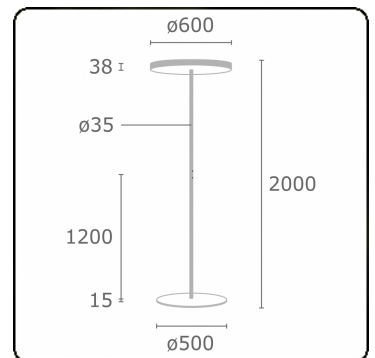

Sferio Direct/Indirect - MPO - MO - RAL 9006
11.36117108-9006

Fixture details

Mounting	Ground
Light emission	Direct-Indirect
Fitting cover	micro prismatic diffuser
Protection rate	IP 20
Housing	Aluminium
Finish	RAL 9006 White aluminium
Certificates	CE, ISO 9001

Electric details

Protection class	I
Supply	230V
Control gear box	Power supply DALI - separately dimmable

Lamp details

Lamptype	LED 4000K
Wattage	88W
Luminaire power	88W
Luminaire luminous flux	12730
Lifetime LED module	L80/B10 = 50000h
Color tolerance	MacAdam 3
CRI	>90

Photometric details

UGR	<19
CIE Fluxcode	12730

Remarks

Standing luminaire - Direct/Indirect - MPO - MO - RAL 9006

ENERGY

Verrijgbaar op aanvraag.

Disponible sur demande.

Available on request.