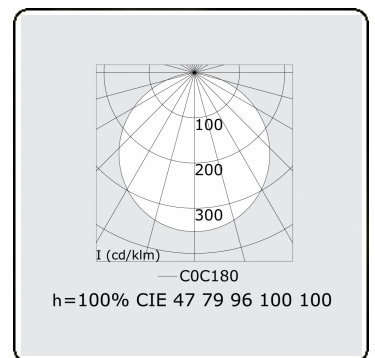

Electric details

Protection class	I
Supply	230V
Control gear box	Current driver 1-10V

Lamp details

Lamptype	LED 3000K
Wattage	195W
Luminaire power	195W
Luminaire luminous flux	17419
Number	1
Lifetime LED module	L80/B10 = 50000h
Color tolerance	MacAdam 3
CRI	>80

Photometric details

UGR	>19
CIE Fluxcode	47 78 95 100 100

Dimensions

A	1250 mm
---	---------

Remarks

Recessed luminaire (with trim) - Direct - satin - MO - RAL 9006

ENERGY

Verrijgbaar op aanvraag.