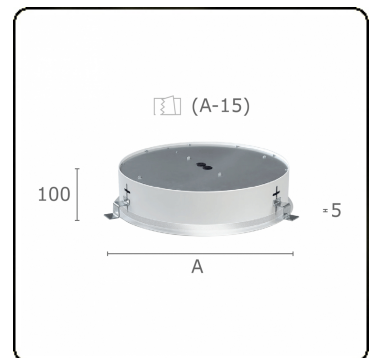

Sferio Direct - satin - MO - RAL 9006
07.36202163-9006

Fixture details

Mounting	Ceiling recessed
Light emission	Direct
Fitting cover	Opal diffuser
Protection rate	IP 20
Housing	Aluminium
Finish	RAL 9006 White aluminium
Certificates	CE, ISO 9001

Electric details

Protection class	I
Supply	230V
Control gear box	Current driver 1-10V

Lamp details

Lamptype	LED 3000K
Wattage	195W
Luminaire power	195W
Luminaire luminous flux	17419
Number	1
Lifetime LED module	L80/B10 = 50000h
Color tolerance	MacAdam 3
CRI	>80

Photometric details

UGR	>19
CIE Fluxcode	47 78 95 100 100

Dimensions

A	1250 mm
---	---------

Remarks

Recessed luminaire (with trim) - Direct - satin - MO - RAL 9006

ENERGY

Verrijgbaar op aanvraag.