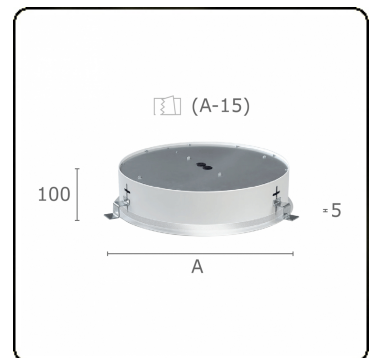

Sferio Direct - satin - MO - RAL 9006
07.36206144-9006

Fixture details

Mounting	Ceiling recessed
Light emission	Direct
Fitting cover	Opal diffuser
Protection rate	IP 20
Housing	Aluminium
Finish	RAL 9006 White aluminium
Certificates	CE, ISO 9001

Electric details

Protection class	I
Supply	230V
Control gear box	Power supply touch-dim

Lamp details

Lamptype	LED 4000K
Wattage	52W
Luminaire power	52W
Luminaire luminous flux	7470
Number	1
Lifetime LED module	L80/B10 = 50000h
Color tolerance	MacAdam 3
CRI	>80

Photometric details

UGR	>19
CIE Fluxcode	47 78 95 100 100

Dimensions

A	670 mm
---	--------

Remarks

Recessed luminaire (with trim) - Direct - satin - MO - RAL 9006

ENERGY

Verrijgbaar op aanvraag.