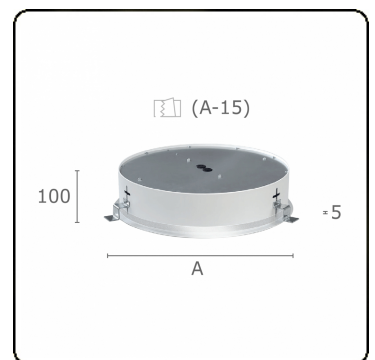

Sferio Direct - satin - MO - RAL 9006
07.36206124-9006

Fixture details

Mounting	Ceiling recessed
Light emission	Direct
Fitting cover	Opal diffuser
Protection rate	IP 20
Housing	Aluminium
Finish	RAL 9006 White aluminium
Certificates	CE, ISO 9001

Electric details

Protection class	I
Supply	230V
Control gear box	Power supply touch-dim

Lamp details

Lamptype	LED 4000K
Wattage	29W
Luminaire power	29W
Luminaire luminous flux	3800
Number	1
Lifetime LED module	L80/B10 = 50000h
Color tolerance	MacAdam 3
CRI	>80

Photometric details

UGR	>19
CIE Fluxcode	47 78 95 100 100

Dimensions

A	420 mm
---	--------

Remarks

Recessed luminaire (with trim) - Direct - satin - MO - RAL 9006

ENERGY

Verrijgbaar op aanvraag.