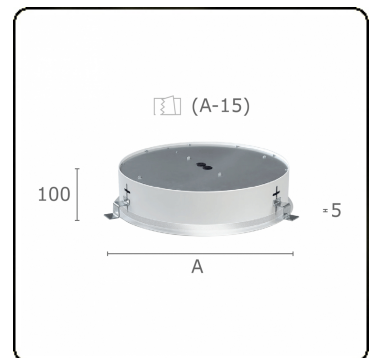

Sferio Direct - satin - MO - RAL 9006  
07.36200114-9006

**Fixture details**

Mounting	Ceiling recessed
Light emission	Direct
Fitting cover	Opal diffuser
Protection rate	IP 20
Housing	Aluminium
Finish	RAL 9006 White aluminium
Certificates	CE, ISO 9001

**Electric details**

Protection class	I
Supply	230V
Control gear box	Current driver

**Lamp details**

Lamptype	LED 4000K
Wattage	14W
Luminaire power	14W
Luminaire luminous flux	1820
Number	1
Lifetime LED module	L80/B10 = 50000h
Color tolerance	MacAdam 3
CRI	>80

**Photometric details**

UGR	>19
CIE Fluxcode	47 78 95 100 100

**Dimensions**

A	320 mm
---	--------

**Remarks**

Recessed luminaire (with trim) - Direct - satin - MO - RAL 9006

**ENERGY**

Verrijgbaar op aanvraag.