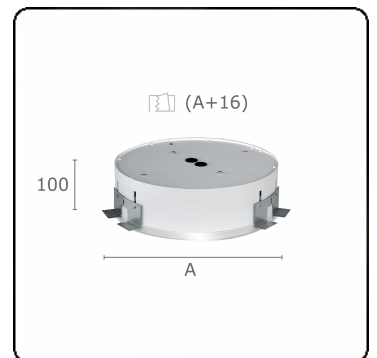

Sferio Direct - MPO - LO - RAL 9003
07.36014034-9003

Fixture details

Mounting	Ceiling recessed
Light emission	Direct
Fitting cover	micro prismatic diffuser
Protection rate	IP 20
Housing	Aluminium
Finish	RAL 9003 Signal white
Certificates	CE, ISO 9001

Electric details

Protection class	I
Supply	230V
Control gear box	Power supply DALI

Lamp details

Lamptype	LED 4000K
Wattage	18W
Luminaire power	18W
Luminaire luminous flux	2480
Number	1
Lifetime LED module	L80/B10 = 50000h
Color tolerance	MacAdam 3
CRI	>80

Photometric details

UGR	<19
CIE Fluxcode	60 87 97 100 100

Dimensions

A	500 mm
---	--------

Remarks

Recessed luminaire (trimless) - Direct - MPO - LO - RAL 9003

ENERGY

Verrijgbaar op aanvraag.