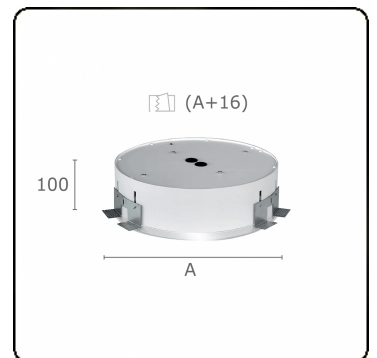

Sferio Direct - MPO - LO - RAL 9003  
07.36014023-9003

**Fixture details**

Mounting	Ceiling recessed
Light emission	Direct
Fitting cover	micro prismatic diffuser
Protection rate	IP 20
Housing	Aluminium
Finish	RAL 9003 Signal white
Certificates	CE, ISO 9001

**Electric details**

Protection class	I
Supply	230V
Control gear box	Power supply DALI

**Lamp details**

Lamptype	LED 3000K
Wattage	13W
Luminaire power	13W
Luminaire luminous flux	1627
Number	1
Lifetime LED module	L80/B10 = 50000h
Color tolerance	MacAdam 3
CRI	>80

**Photometric details**

UGR	<19
CIE Fluxcode	60 87 97 100 100

**Dimensions**

A	400 mm
---	--------

**Remarks**

Recessed luminaire (trimless) - Direct - MPO - LO - RAL 9003

**ENERGY**

Verrijgbaar op aanvraag.