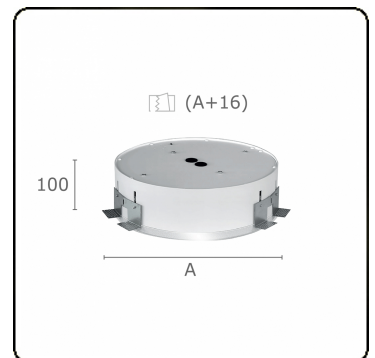

Sferio Direct - MPO - LO - RAL 9003  
07.36014014-9003

**Fixture details**

Mounting	Ceiling recessed
Light emission	Direct
Fitting cover	micro prismatic diffuser
Protection rate	IP 20
Housing	Aluminium
Finish	RAL 9003 Signal white
Certificates	CE, ISO 9001

**Electric details**

Protection class	I
Supply	230V
Control gear box	Power supply DALI

**Lamp details**

Lamptype	LED 4000K
Wattage	8W
Luminaire power	8W
Luminaire luminous flux	880
Number	1
Lifetime LED module	L80/B10 = 50000h
Color tolerance	MacAdam 3
CRI	>80

**Photometric details**

UGR	<19
CIE Fluxcode	60 87 97 100 100

**Dimensions**

A	300 mm
---	--------

**Remarks**

Recessed luminaire (trimless) - Direct - MPO - LO - RAL 9003

**ENERGY**

Verrijgbaar op aanvraag.