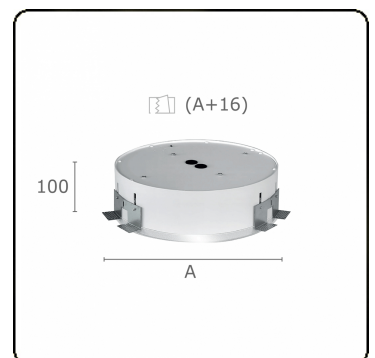

**Electric details**

Protection class	I
Supply	230V
Control gear box	Power supply DALI

**Lamp details**

Lamptype	LED 3000K
Wattage	8W
Luminaire power	8W
Luminaire luminous flux	823
Number	1
Lifetime LED module	L80/B10 = 50000h
Color tolerance	MacAdam 3
CRI	>80

**Photometric details**

UGR	<19
CIE Fluxcode	60 87 97 100 100

**Dimensions**

A	300 mm
---	--------

**Remarks**

Recessed luminaire (trimless) - Direct - MPO - LO - RAL 9003

**ENERGY**

Verrijgbaar op aanvraag.