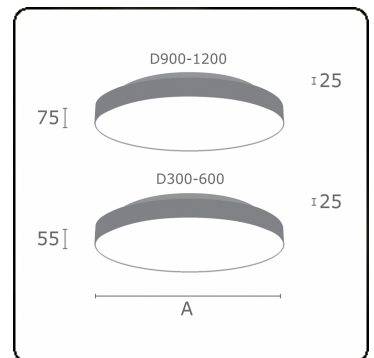

Electric details

Protection class	I
Supply	230V
Control gear box	Power supply touch-dim

Lamp details

Lamptype	LED 4000K
Wattage	50W
Luminaire power	50W
Luminaire luminous flux	7910
Number	1
Lifetime LED module	L80/B10 = 50000h
Color tolerance	MacAdam 3
CRI	>80

Photometric details

UGR	>19
CIE Fluxcode	47 78 95 57 100

Dimensions

A	500 mm
---	--------

Remarks

Ceiling luminaire - Direct/Indirect - satin - MO - RAL 9006

ENERGY

Verrijgbaar op aanvraag.