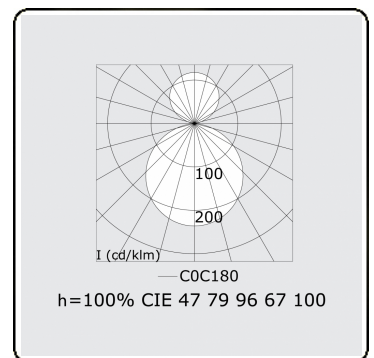

Electric details

Protection class	I
Supply	230V
Control gear box	Power supply touch-dim

Lamp details

Lamptype	LED 4000K
Wattage	50W
Luminaire power	50W
Luminaire luminous flux	7910
Number	1
Lifetime LED module	L80/B10 = 50000h
Color tolerance	MacAdam 3
CRI	>80

Photometric details

UGR	>19
CIE Fluxcode	47 78 95 57 100

Dimensions

A	500 mm
---	--------

Remarks

Ceiling luminaire - Direct/Indirect - satin - MO - RAL 9006

ENERGY

Verrijgbaar op aanvraag.