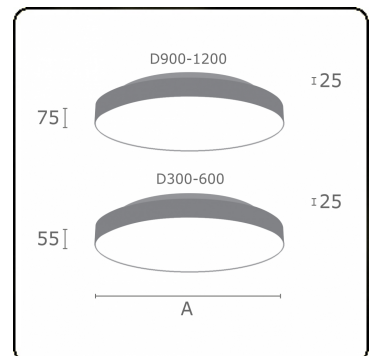

Electric details

Protection class	I
Supply	230V
Control gear box	Power supply touch-dim

Lamp details

Lamptype	LED 4000K
Wattage	40W
Luminaire power	40W
Luminaire luminous flux	5850
Number	1
Lifetime LED module	L80/B10 = 50000h
Color tolerance	MacAdam 3
CRI	>80

Photometric details

UGR	>19
CIE Fluxcode	47 78 95 57 100

Dimensions

A	400 mm
---	--------

Remarks

Ceiling luminaire - Direct/Indirect - satin - MO - RAL 9006

ENERGY

Verrijgbaar op aanvraag.