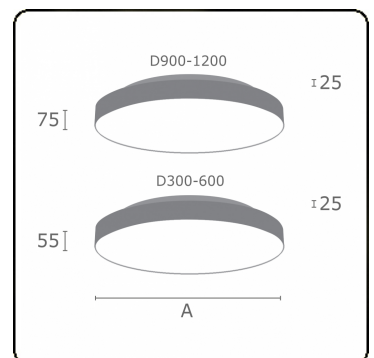

Electric details

Protection class	I
Supply	230V
Control gear box	Power supply touch-dim

Lamp details

Lamptype	LED 4000K
Wattage	21W
Luminaire power	21W
Luminaire luminous flux	2860
Number	1
Lifetime LED module	L80/B10 = 50000h
Color tolerance	MacAdam 3
CRI	>80

Photometric details

UGR	>19
CIE Fluxcode	47 78 95 57 100

Dimensions

A	300 mm
---	--------

Remarks

Ceiling luminaire - Direct/Indirect - satin - MO - RAL 9006

ENERGY

Verrijgbaar op aanvraag.