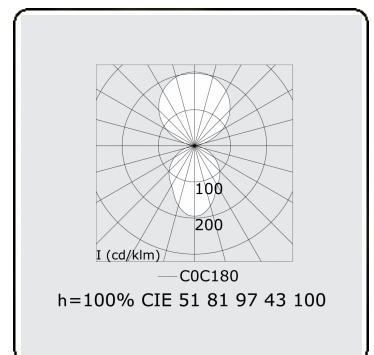

Electric details

Protection class	I
Supply	230V
Control gear box	Power supply touch-dim

Lamp details

Lamptype	LED 4000K
Wattage	87W
Luminaire power	87W
Luminaire luminous flux	12900
Number	1
Lifetime LED module	L80/B10 = 50000h
Color tolerance	MacAdam 3
CRI	>80

Photometric details

UGR	<19
CIE Fluxcode	60 87 97 56 100

Dimensions

A	600 mm
---	--------

Remarks

Ceiling luminaire - Direct/Indirect - MPO - MO - RAL 9006

ENERGY

Verkrijgbaar op aanvraag.