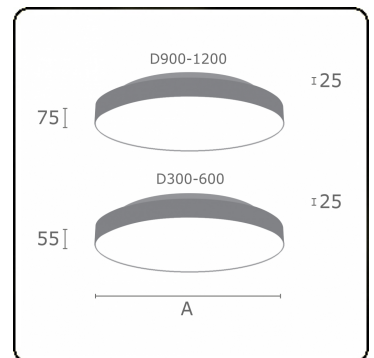

Electric details

Protection class	I
Supply	230V
Control gear box	Power supply touch-dim

Lamp details

Lamptype	LED 4000K
Wattage	87W
Luminaire power	87W
Luminaire luminous flux	12900
Number	1
Lifetime LED module	L80/B10 = 50000h
Color tolerance	MacAdam 3
CRI	>80

Photometric details

UGR	<19
CIE Fluxcode	60 87 97 56 100

Dimensions

A	600 mm
---	--------

Remarks

Ceiling luminaire - Direct/Indirect - MPO - MO - RAL 9006

ENERGY

Verkrijgbaar op aanvraag.