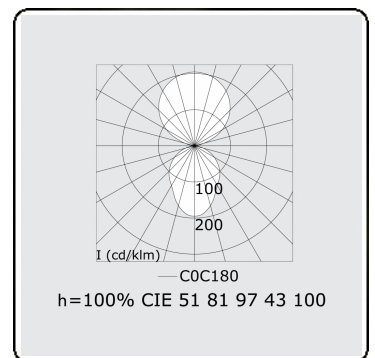

Electric details

Protection class	I
Supply	230V
Control gear box	Power supply touch-dim

Lamp details

Lamptype	LED 4000K
Wattage	40W
Luminaire power	40W
Luminaire luminous flux	5740
Number	1
Lifetime LED module	L80/B10 = 50000h
Color tolerance	MacAdam 3
CRI	>80

Photometric details

UGR	<19
CIE Fluxcode	60 87 97 56 100

Dimensions

A	400 mm
---	--------

Remarks

Ceiling luminaire - Direct/Indirect - MPO - MO - RAL 9006

ENERGY

Verrijgbaar op aanvraag.