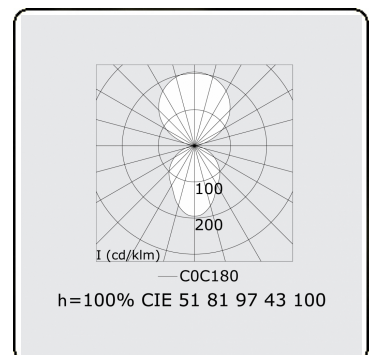

Electric details

Protection class	I
Supply	230V
Control gear box	Power supply DALI

Lamp details

Lamptype	LED 4000K
Wattage	87W
Luminaire power	87W
Luminaire luminous flux	12900
Number	1
Lifetime LED module	L80/B10 = 50000h
Color tolerance	MacAdam 3
CRI	>80

Photometric details

UGR	<19
CIE Fluxcode	60 87 97 56 100

Dimensions

A	600 mm
---	--------

Remarks

Ceiling luminaire - Direct/Indirect - MPO - MO - RAL 9006

ENERGY

Verrijgbaar op aanvraag.