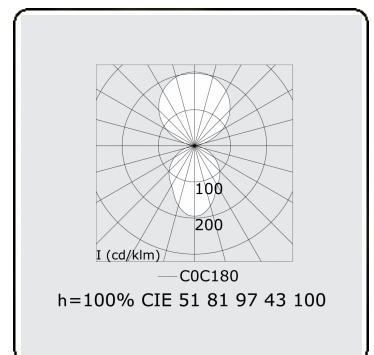

**Electric details**

Protection class	I
Supply	230V
Control gear box	Current driver 1-10V

**Lamp details**

Lamptype	LED 4000K
Wattage	266W
Luminaire power	266W
Luminaire luminous flux	28420
Number	1
Lifetime LED module	L80/B10 = 50000h
Color tolerance	MacAdam 3
CRI	>80

**Photometric details**

UGR	<19
CIE Fluxcode	60 87 97 56 100

**Dimensions**

A	1200 mm
---	---------

**Remarks**

Ceiling luminaire - Direct/Indirect - MPO - MO - RAL 9006

**ENERGY**

Verrijgbaar op aanvraag.