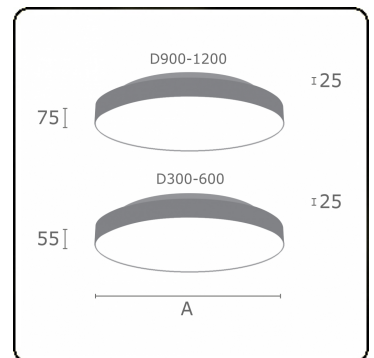

**Electric details**

Protection class	I
Supply	230V
Control gear box	Current driver 1-10V

**Lamp details**

Lamptype	LED 4000K
Wattage	266W
Luminaire power	266W
Luminaire luminous flux	28420
Number	1
Lifetime LED module	L80/B10 = 50000h
Color tolerance	MacAdam 3
CRI	>80

**Photometric details**

UGR	<19
CIE Fluxcode	60 87 97 56 100

**Dimensions**

A	1200 mm
---	---------

**Remarks**

Ceiling luminaire - Direct/Indirect - MPO - MO - RAL 9006

**ENERGY**

Verrijgbaar op aanvraag.