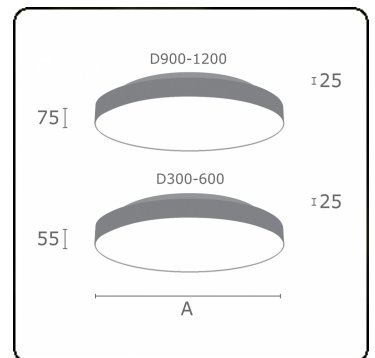

**Electric details**

Protection class	I
Supply	230V
Control gear box	Current driver

**Lamp details**

Lamptype	LED 4000K
Wattage	266W
Luminaire power	266W
Luminaire luminous flux	28420
Number	1
Lifetime LED module	L80/B10 = 50000h
Color tolerance	MacAdam 3
CRI	>80

**Photometric details**

UGR	<19
CIE Fluxcode	60 87 97 56 100

**Dimensions**

A	1200 mm
---	---------

**Remarks**

Ceiling luminaire - Direct/Indirect - MPO - MO - RAL 9006

**ENERGY**

Verrijgbaar op aanvraag.