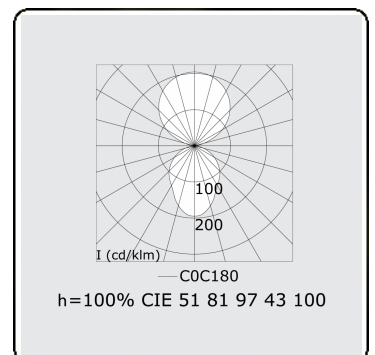

**Electric details**

Protection class	I
Supply	230V
Control gear box	Current driver

**Lamp details**

Lamptype	LED 4000K
Wattage	266W
Luminaire power	266W
Luminaire luminous flux	28420
Number	1
Lifetime LED module	L80/B10 = 50000h
Color tolerance	MacAdam 3
CRI	>80

**Photometric details**

UGR	<19
CIE Fluxcode	60 87 97 56 100

**Dimensions**

A	1200 mm
---	---------

**Remarks**

Ceiling luminaire - Direct/Indirect - MPO - MO - RAL 9006

**ENERGY**

Verrijgbaar op aanvraag.