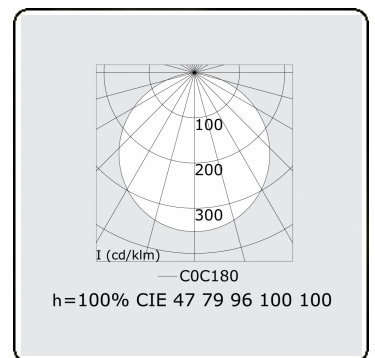

**Electric details**

Protection class	I
Supply	230V
Control gear box	Power supply touch-dim

**Lamp details**

Lamptype	LED 3000K
Wattage	195W
Luminaire power	195W
Luminaire luminous flux	19355
Number	1
Lifetime LED module	L80/B10 = 50000h
Color tolerance	MacAdam 3
CRI	>80

**Photometric details**

UGR	>19
CIE Fluxcode	47 78 95 100 100

**Dimensions**

A	1200 mm
---	---------

**Remarks**

Ceiling luminaire - Direct - satin - MO - RAL 9006

**ENERGY**

Verrijgbaar op aanvraag.