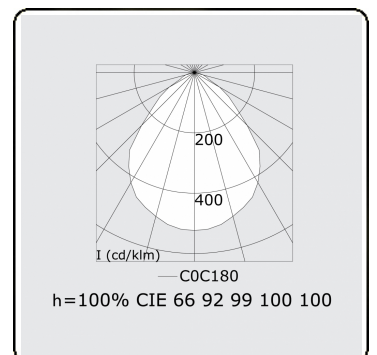

Electric details

Protection class	I
Supply	230V
Control gear box	Current driver

Lamp details

Lamptype	LED 4000K
Wattage	52W
Luminaire power	52W
Luminaire luminous flux	7250
Number	1
Lifetime LED module	L80/B10 = 50000h
Color tolerance	MacAdam 3
CRI	>80

Photometric details

UGR	<19
CIE Fluxcode	60 87 97 100 100

Dimensions

A	600 mm
---	--------

Remarks

Ceiling luminaire - Direct - MPO - MO - RAL 9003

ENERGY

Verrijgbaar op aanvraag.