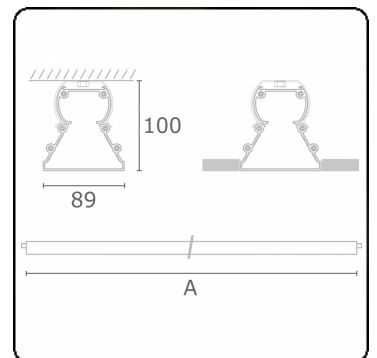

Electric details

Protection class	I
Supply	230V
Control gear box	Current driver DALI/TD

Lamp details

Lamptype	LED 4000K
Wattage	3,2W
Gross luminous flux	1340
Luminaire power	7,0W
Number	2
Lifetime LED module	L80/B10 > 72000h
Color tolerance	MacAdam 3
CRI	>80

Photometric details

CIE Fluxcode	48 78 94 100 61
--------------	-----------------

Dimensions

A	570 mm
---	--------

Remarks

Ceiling recessed luminaire - Naked module - HO 150mA - transit wiring

ENERGY

Verrijgbaar op aanvraag.