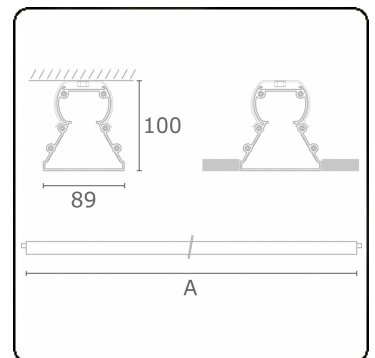

Electric details

Protection class	I
Supply	230V
Control gear box	Current driver DALI/TD

Lamp details

Lamptype	LED 3000K
Wattage	3,2W
Gross luminous flux	3200
Luminaire power	17,6W
Number	5
Lifetime LED module	L80/B10 > 72000h
Color tolerance	MacAdam 3
CRI	>80

Photometric details

CIE Fluxcode	48 78 94 100 61
--------------	-----------------

Dimensions

A	1410 mm
---	---------

Remarks

Ceiling recessed luminaire - Naked module - HO 150mA - transit wiring

ENERGY

Verrijgbaar op aanvraag.