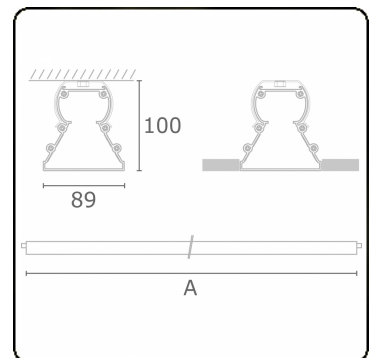

Electric details

Protection class	I
Supply	230V
Control gear box	Current driver DALI/TD

Lamp details

Lamptype	LED 3000K
Wattage	3,2W
Gross luminous flux	1920
Luminaire power	10,6W
Number	3
Lifetime LED module	L80/B10 > 72000h
Color tolerance	MacAdam 3
CRI	>80

Photometric details

CIE Fluxcode	48 78 94 100 61
--------------	-----------------

Dimensions

A	850 mm
---	--------

Remarks

Ceiling recessed luminaire - Naked module - HO 150mA - transit wiring

ENERGY

Verkrijgbaar op aanvraag.