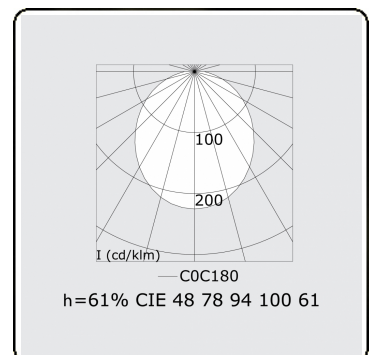

**Photometric details**

CIE Fluxcode	48 78 94 100 61
--------------	-----------------

**Dimensions**

A	570 mm
---	--------

**Remarks**

Ceiling recessed luminaire - Naked module - HO 150mA - transit wiring

**ENERGY**