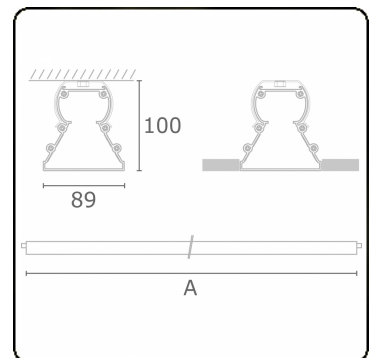

**Photometric details**

CIE Fluxcode	48 78 94 100 61
--------------	-----------------

**Dimensions**

A	570 mm
---	--------

**Remarks**

Ceiling recessed luminaire - Naked module - HO 150mA - transit wiring

**ENERGY**