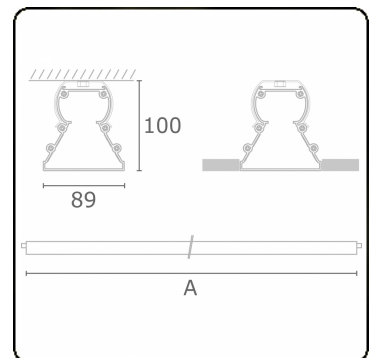

Electric details

Protection class	I
Supply	230V
Control gear box	Current driver

Lamp details

Lamptype	LED 4000K
Wattage	3,2W
Gross luminous flux	3350
Luminaire power	17,6W
Number	5
Lifetime LED module	L80/B10 > 72000h
Color tolerance	MacAdam 3
CRI	>80

Photometric details

CIE Fluxcode	48 78 94 100 61
--------------	-----------------

Dimensions

A	1410 mm
---	---------

Remarks

Ceiling recessed luminaire - Naked module - HO 150mA - transit wiring

ENERGY

Verkrijgbaar op aanvraag.