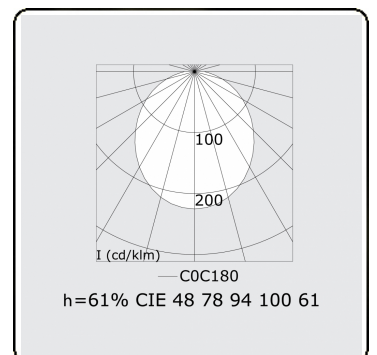

Electric details

Protection class	I
Supply	230V
Control gear box	Current driver

Lamp details

Lamptype	LED 4000K
Wattage	3,2W
Gross luminous flux	2010
Luminaire power	10,6W
Number	3
Lifetime LED module	L80/B10 > 72000h
Color tolerance	MacAdam 3
CRI	>80

Photometric details

CIE Fluxcode	48 78 94 100 61
--------------	-----------------

Dimensions

A	850 mm
---	--------

Remarks

Ceiling recessed luminaire - Naked module - HO 150mA - transit wiring

ENERGY

Verrijgbaar op aanvraag.