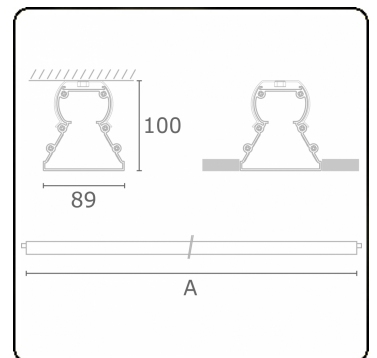

Electric details

Protection class	I
Supply	230V
Control gear box	Current driver

Lamp details

Lamptype	LED 4000K
Wattage	3,2W
Gross luminous flux	2010
Luminaire power	10,6W
Number	3
Lifetime LED module	L80/B10 > 72000h
Color tolerance	MacAdam 3
CRI	>80

Photometric details

CIE Fluxcode	48 78 94 100 61
--------------	-----------------

Dimensions

A	850 mm
---	--------

Remarks

Ceiling recessed luminaire - Naked module - HO 150mA - transit wiring

ENERGY

Verrijgbaar op aanvraag.