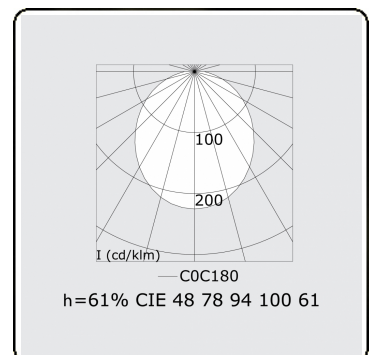

**Electric details**

Protection class	I
Supply	230V
Control gear box	Current driver

**Lamp details**

Lamptype	LED 3000K
Wattage	3,2W
Gross luminous flux	2560
Luminaire power	14,1W
Number	4
Lifetime LED module	L80/B10 > 72000h
Color tolerance	MacAdam 3
CRI	>80

**Photometric details**

CIE Fluxcode	48 78 94 100 61
--------------	-----------------

**Dimensions**

A	1130 mm
---	---------

**Remarks**

Ceiling recessed luminaire - Naked module - HO 150mA - transit wiring