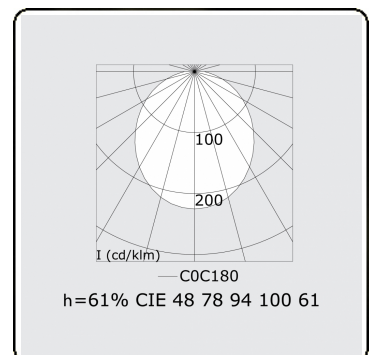

Electric details

Protection class	I
Supply	230V
Control gear box	Current driver

Lamp details

Lamptype	LED 3000K
Wattage	3,2W
Gross luminous flux	1920
Luminaire power	10,6W
Number	3
Lifetime LED module	L80/B10 > 72000h
Color tolerance	MacAdam 3
CRI	>80

Photometric details

CIE Fluxcode	48 78 94 100 61
--------------	-----------------

Dimensions

A	850 mm
---	--------

Remarks

Ceiling recessed luminaire - Naked module - HO 150mA - transit wiring

ENERGY

Verrijgbaar op aanvraag.