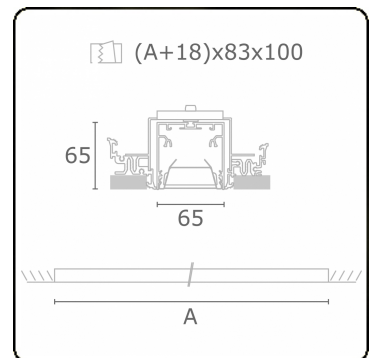

**Electric details**

Protection class	I
Supply	230V
Control gear box	Current driver DALI/TD

**Lamp details**

Lamptype	LED 4000K
Wattage	3,2W
Gross luminous flux	2680
Luminaire power	14,1W
Number	4
Lifetime LED module	L80/B10 > 72000h
Color tolerance	MacAdam 3
CRI	>80

**Photometric details**

UGR	<19
CIE Fluxcode	80 99 100 100 76

**Dimensions**

A	1124 mm
---	---------

**Remarks**

Recessed luminaire (trimless) - Direct - HO 150mA - BAP - ANO

**ENERGY**

Verrijgbaar op aanvraag.